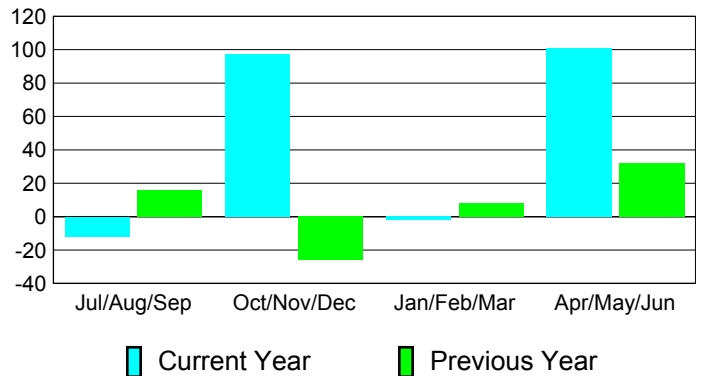

**Membership Results
2010-2011**

**Membership
2009-2010**

Month	Net Memb Goal	Actual New Memb	Actual Dropped Memb	Gain/Loss of Memb	Gain/Loss of Memb
Jul/Aug/Sep	-10	61	-73	-12	16
Oct/Nov/Dec	35	141	-44	97	-26
Jan/Feb/Mar	55	55	-57	-2	8
Apr/May/June	35	151	-50	101	32
Totals	115	408	-224	184	30

Membership Results 2010-2011

Goal, New, Dropped, Gain/Loss

Comparison of Membership Gain/Loss

Current Year Compared to the Previous Year

Gender Comparison 2010-2011

Jul/Aug/Sep

Oct/Nov/Dec

Jan/Feb/Mar

Apr/May/June

Male

Female