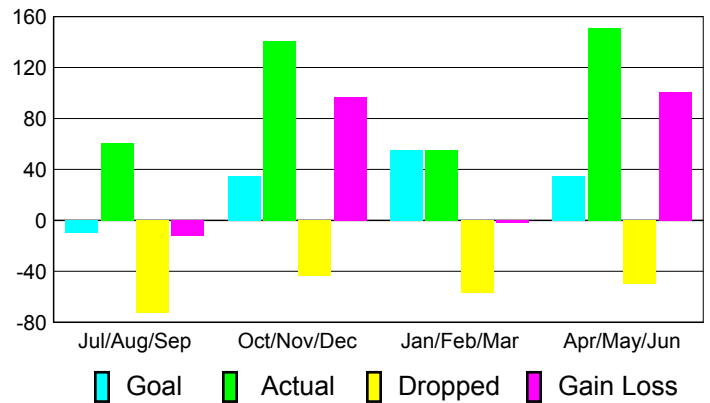

Membership Results 2010-2011

Goal, New, Dropped, Gain/Loss

Comparison of Membership Gain/Loss

Current Year Compared to the Previous Year